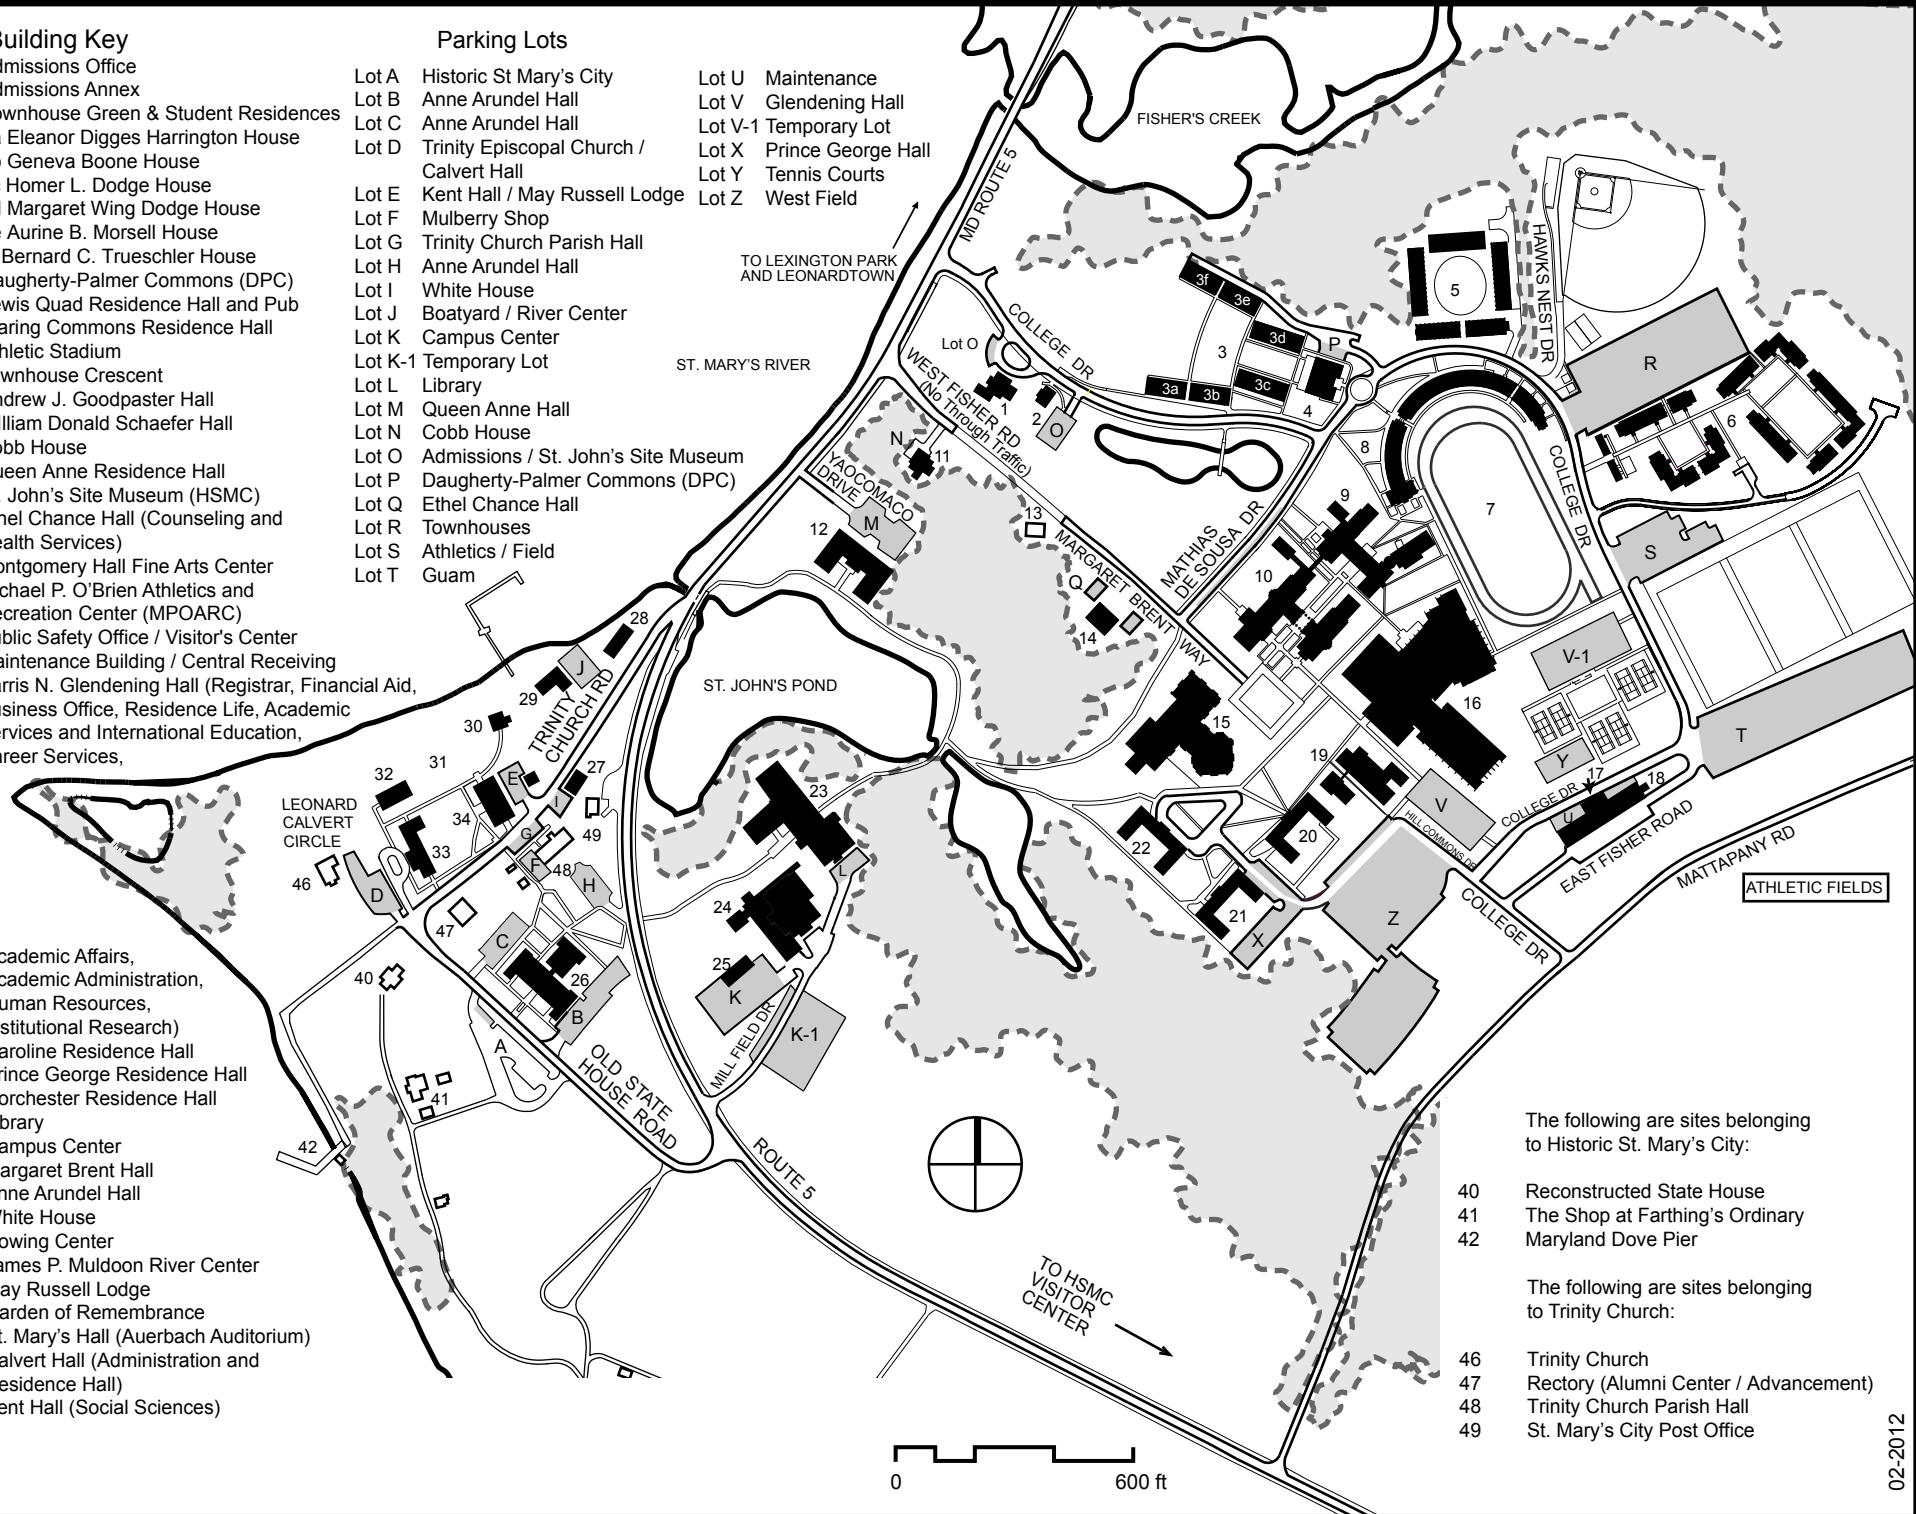

Parking Lots

- Lot A Historic St Mary's City
- Lot B Anne Arundel Hall
- Lot C Anne Arundel Hall
- Lot D Trinity Episcopal Church / Calvert Hall
- Lot E Kent Hall / May Russell Lodge
- Lot F Mulberry Shop
- Lot G Trinity Church Parish Hall
- Lot H Anne Arundel Hall
- Lot I White House
- Lot J Boatyard / River Center
- Lot K Campus Center
- Lot K-1 Temporary Lot
- Lot L Library
- Lot M Queen Anne Hall
- Lot N Cobb House
- Lot O Admissions / St. John's Site Museum
- Lot P Daugherty-Palmer Commons (DPC)
- Lot Q Ethel Chance Hall
- Lot R Townhouses
- Lot S Athletics / Field
- Lot T Guam
- Lot U Maintenance
- Lot V Glendening Hall
- Lot V-1 Temporary Lot
- Lot X Prince George Hall
- Lot Y Tennis Courts
- Lot Z West Field

The following are sites belonging to Historic St. Mary's City:

- 40 Reconstructed State House
- 41 The Shop at Farthing's Ordinary
- 42 Maryland Dove Pier

The following are sites belonging to Trinity Church: